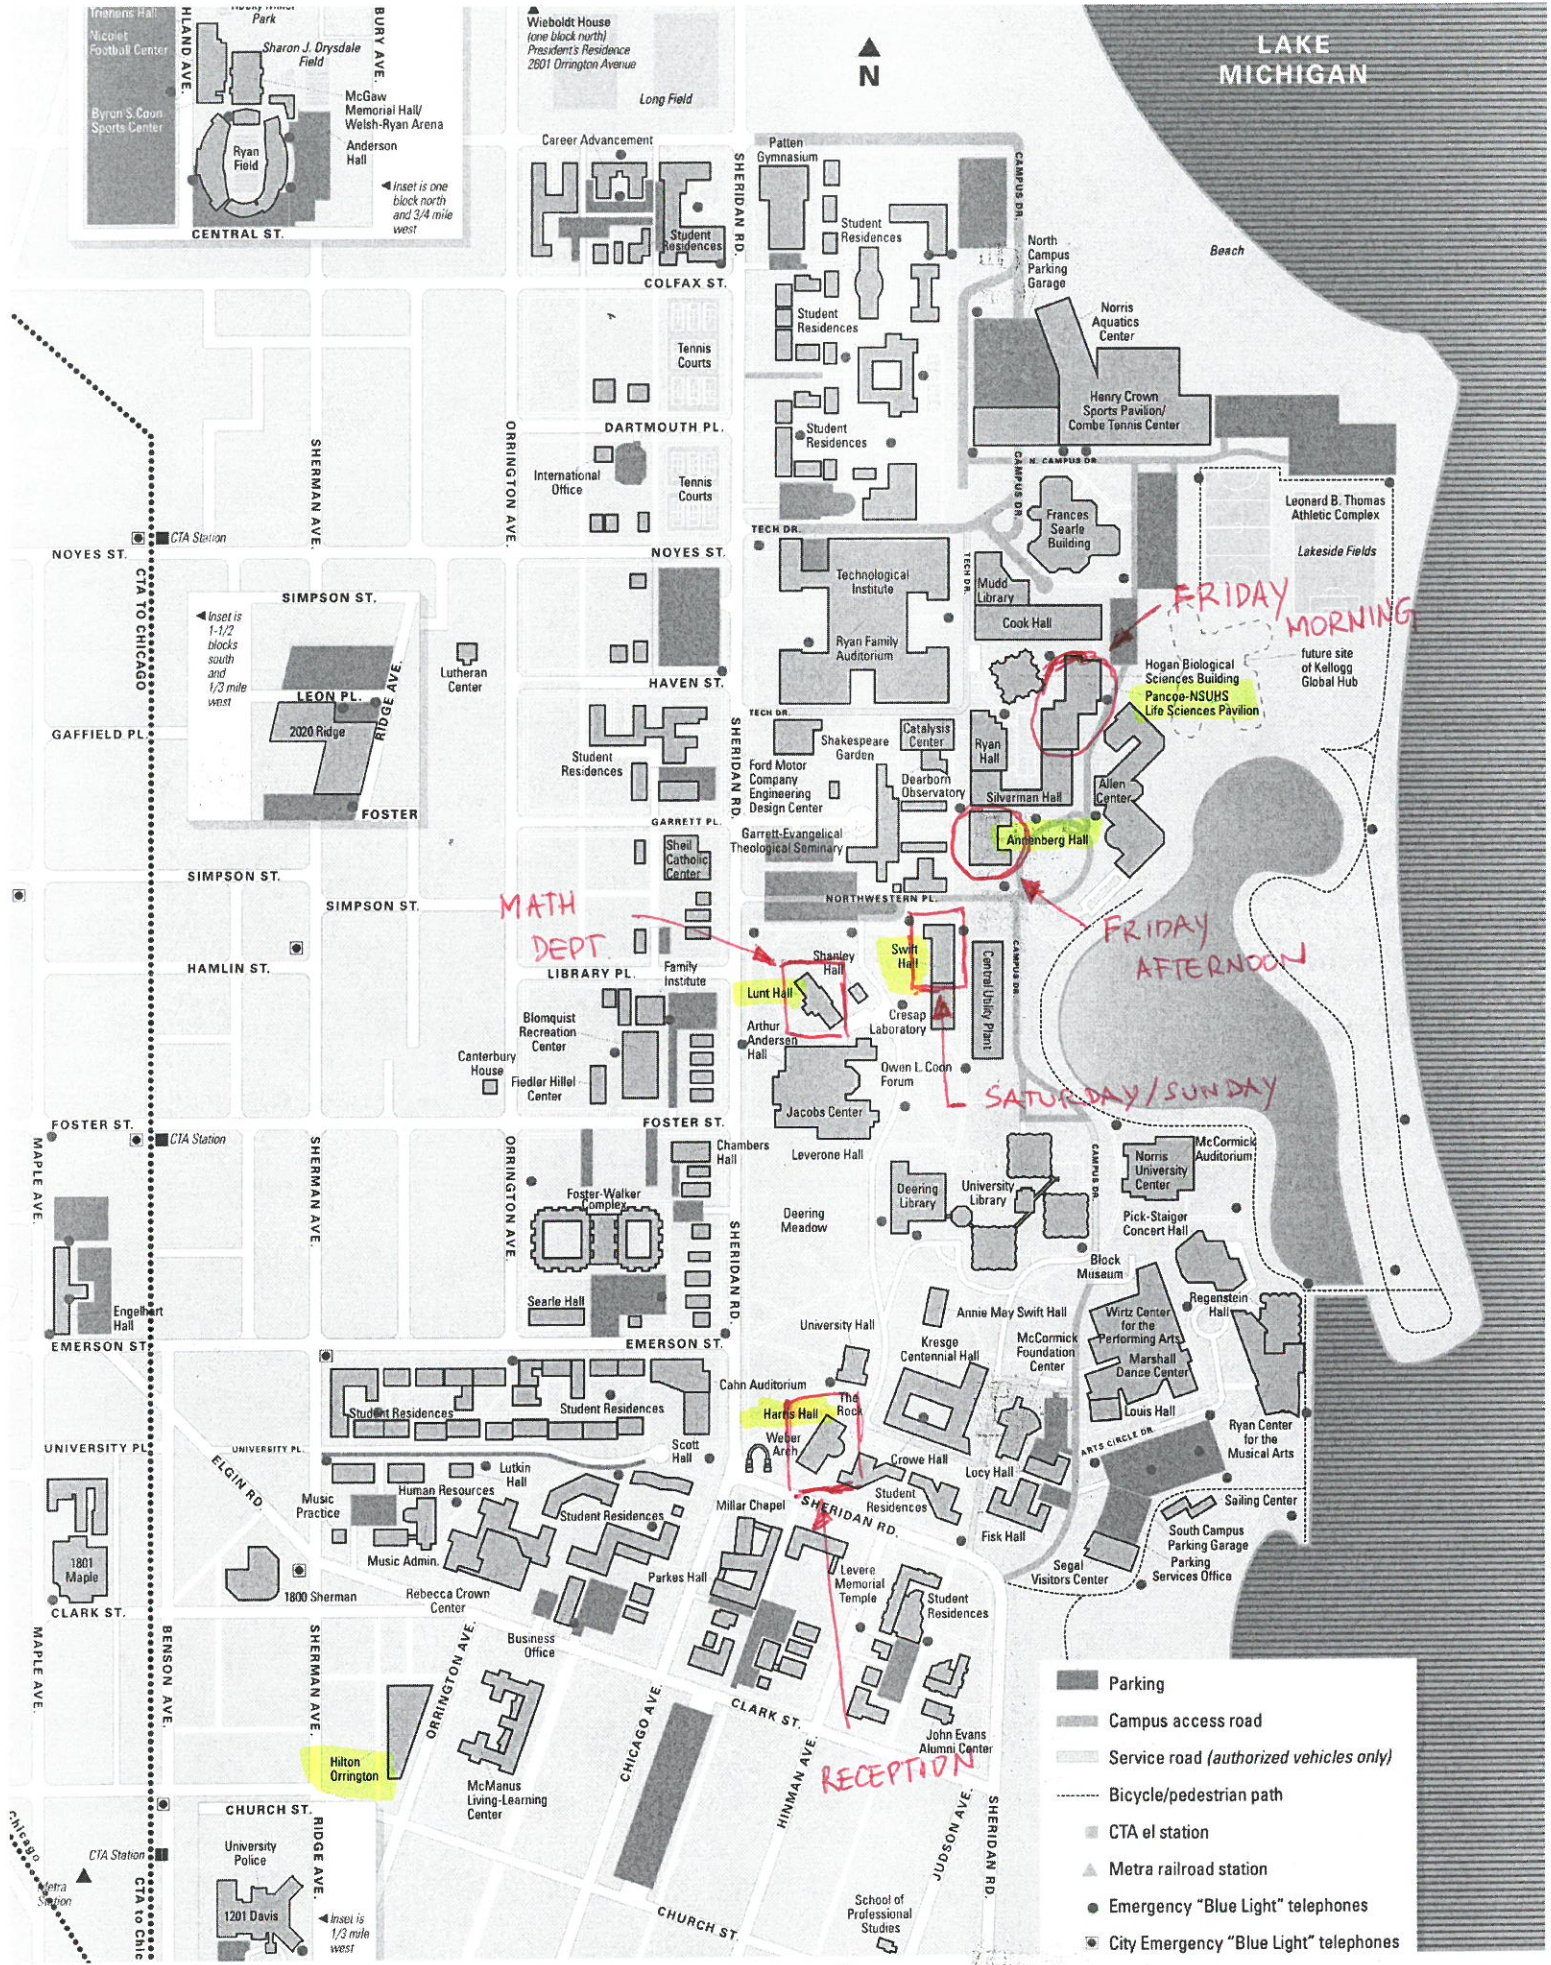

LAKE MICHIGAN

- Parking
- Campus access road
- Service road (authorized vehicles only)
- Bicycle/pedestrian path
- CTA el station
- Metra railroad station
- Emergency "Blue Light" telephones
- City Emergency "Blue Light" telephones