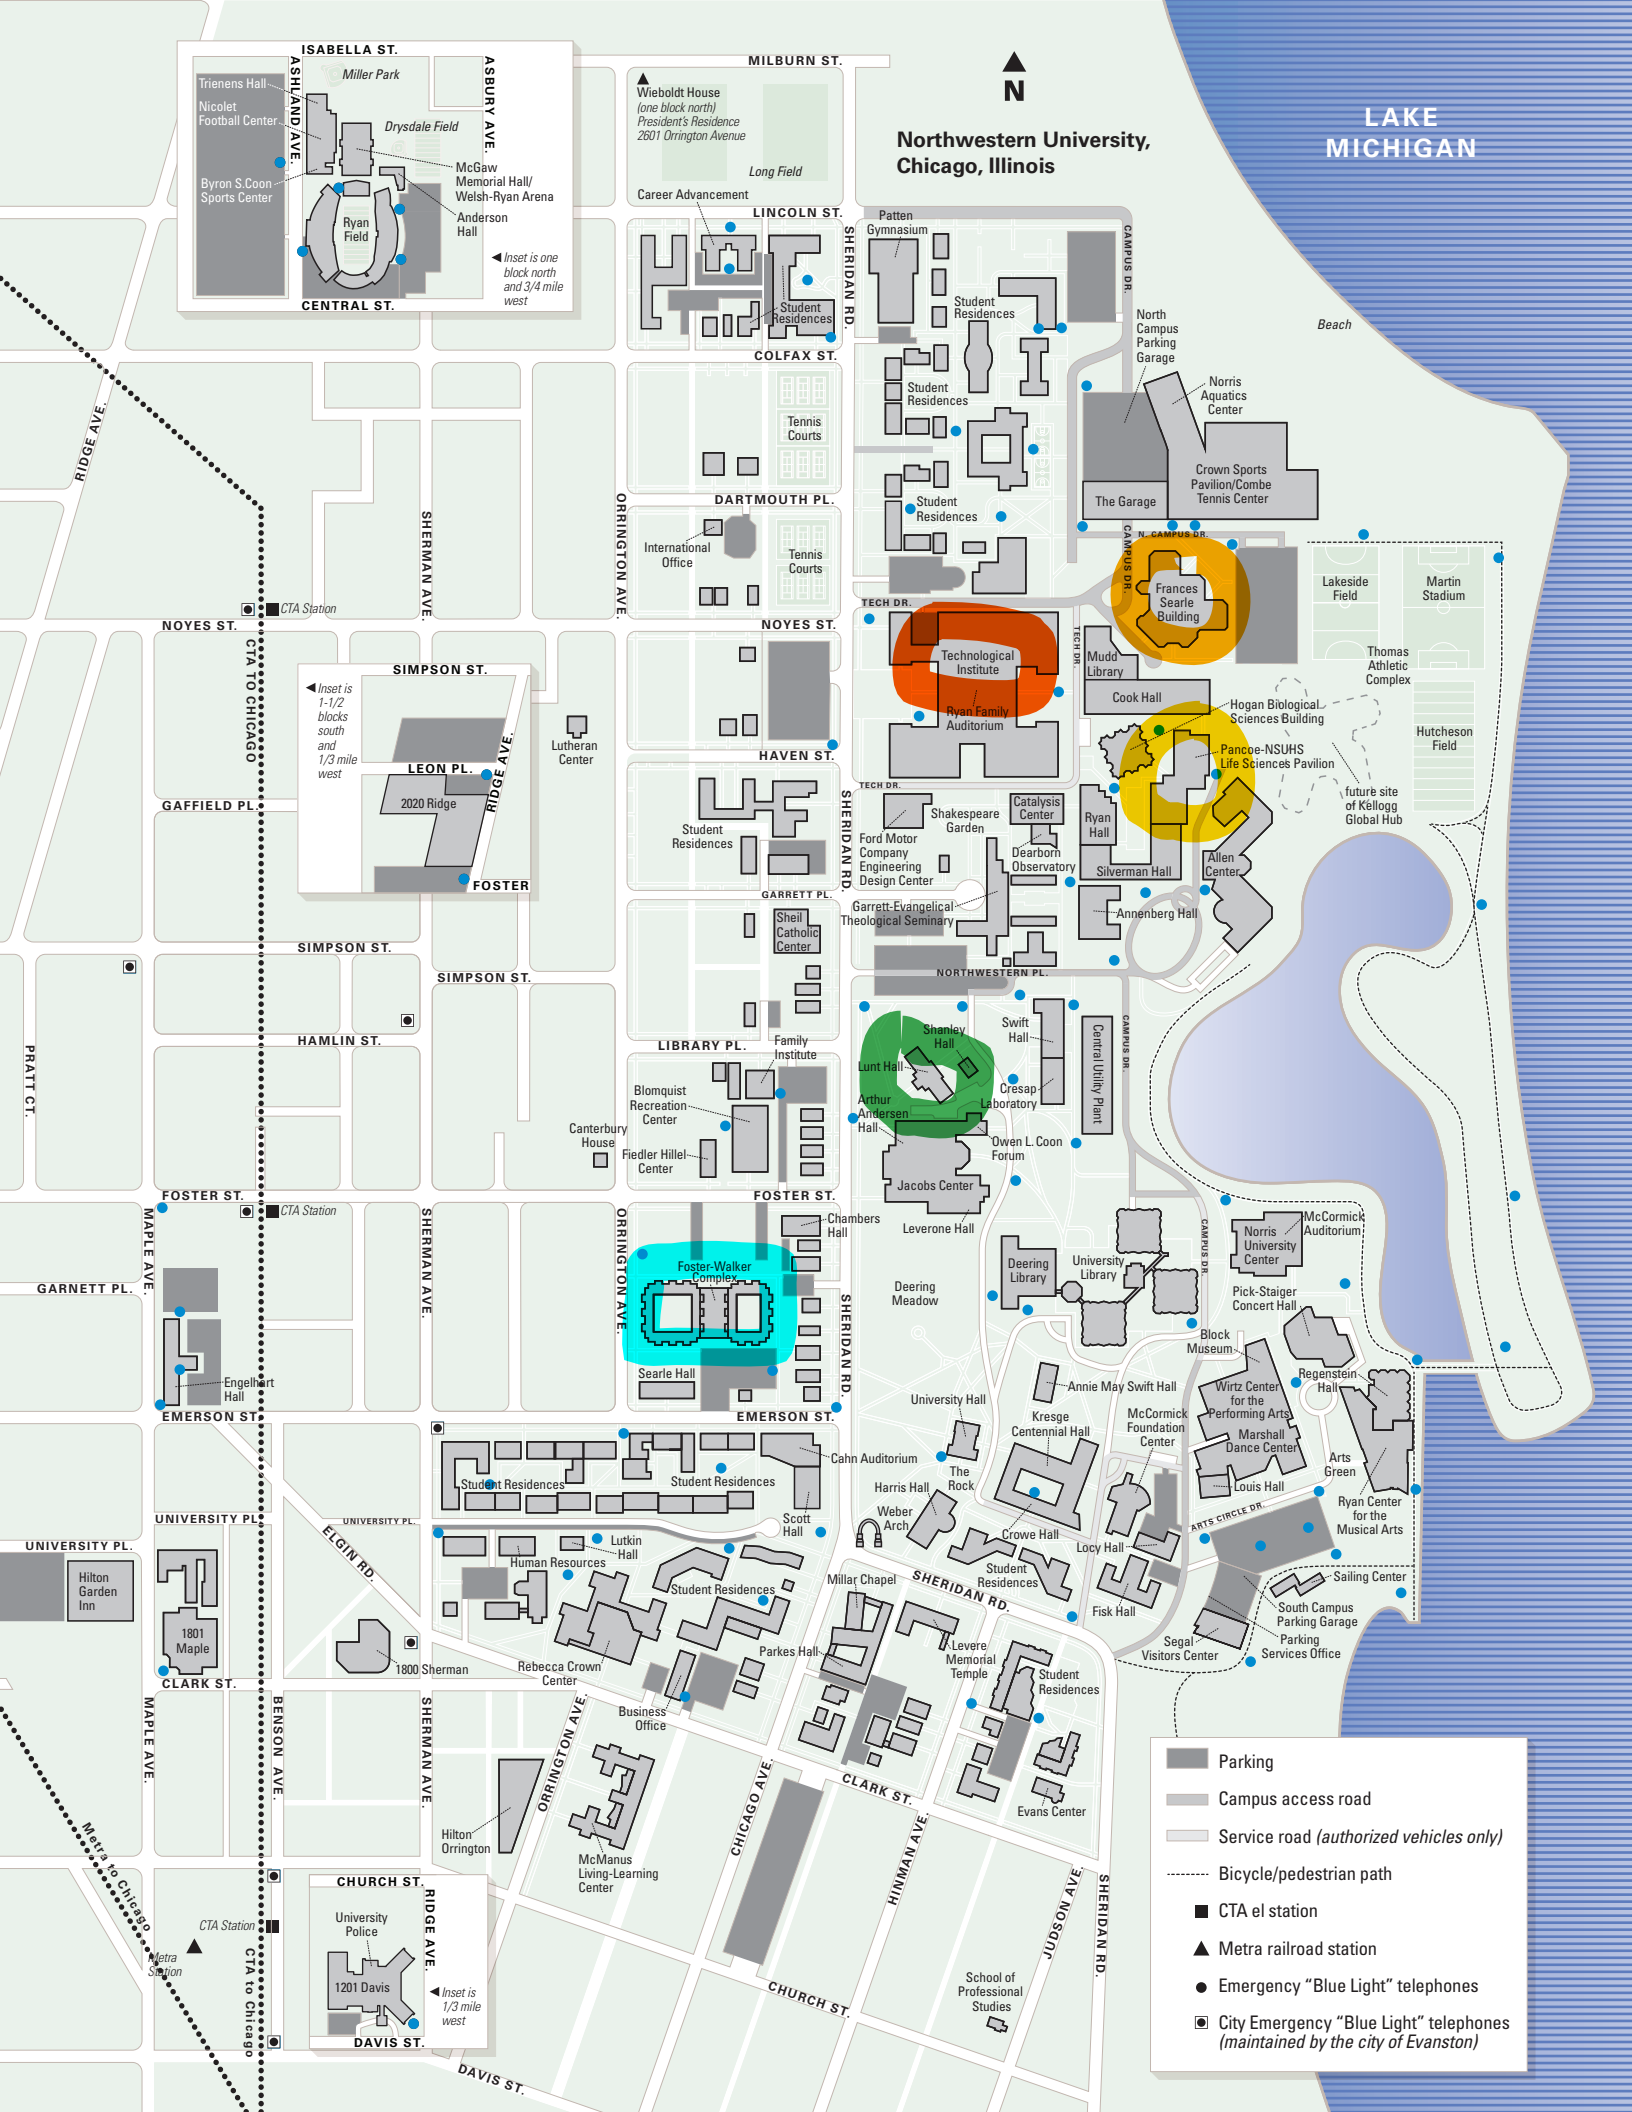

Northwestern University, Chicago, Illinois

LAKE MICHIGAN

ISABELLA ST.

Miller Park

Ashland Ave

Triemens Hall

Nicolet Football Center

Drysdale Field

Byron S. Coon Sports Center

Ryan Field

McGaw Memorial Hall/Welsh-Ryan Arena

Anderson Hall

ASBURY AVE.

CENTRAL ST.

Inset is one block north and 3/4 mile west

SIMPSON ST.

Inset is 1-1/2 blocks south and 1/3 mile west

LEON PL.

2020 Ridge

FOSTER

RIDGE AVE.

CHURCH ST.

University Police

1201 Davis

DAVIS ST.

Inset is 1/3 mile west

- Parking
- Campus access road
- Service road (authorized vehicles only)
- Bicycle/pedestrian path
- CTA el station
- Metra railroad station
- Emergency "Blue Light" telephones
- City Emergency "Blue Light" telephones (maintained by the city of Evanston)